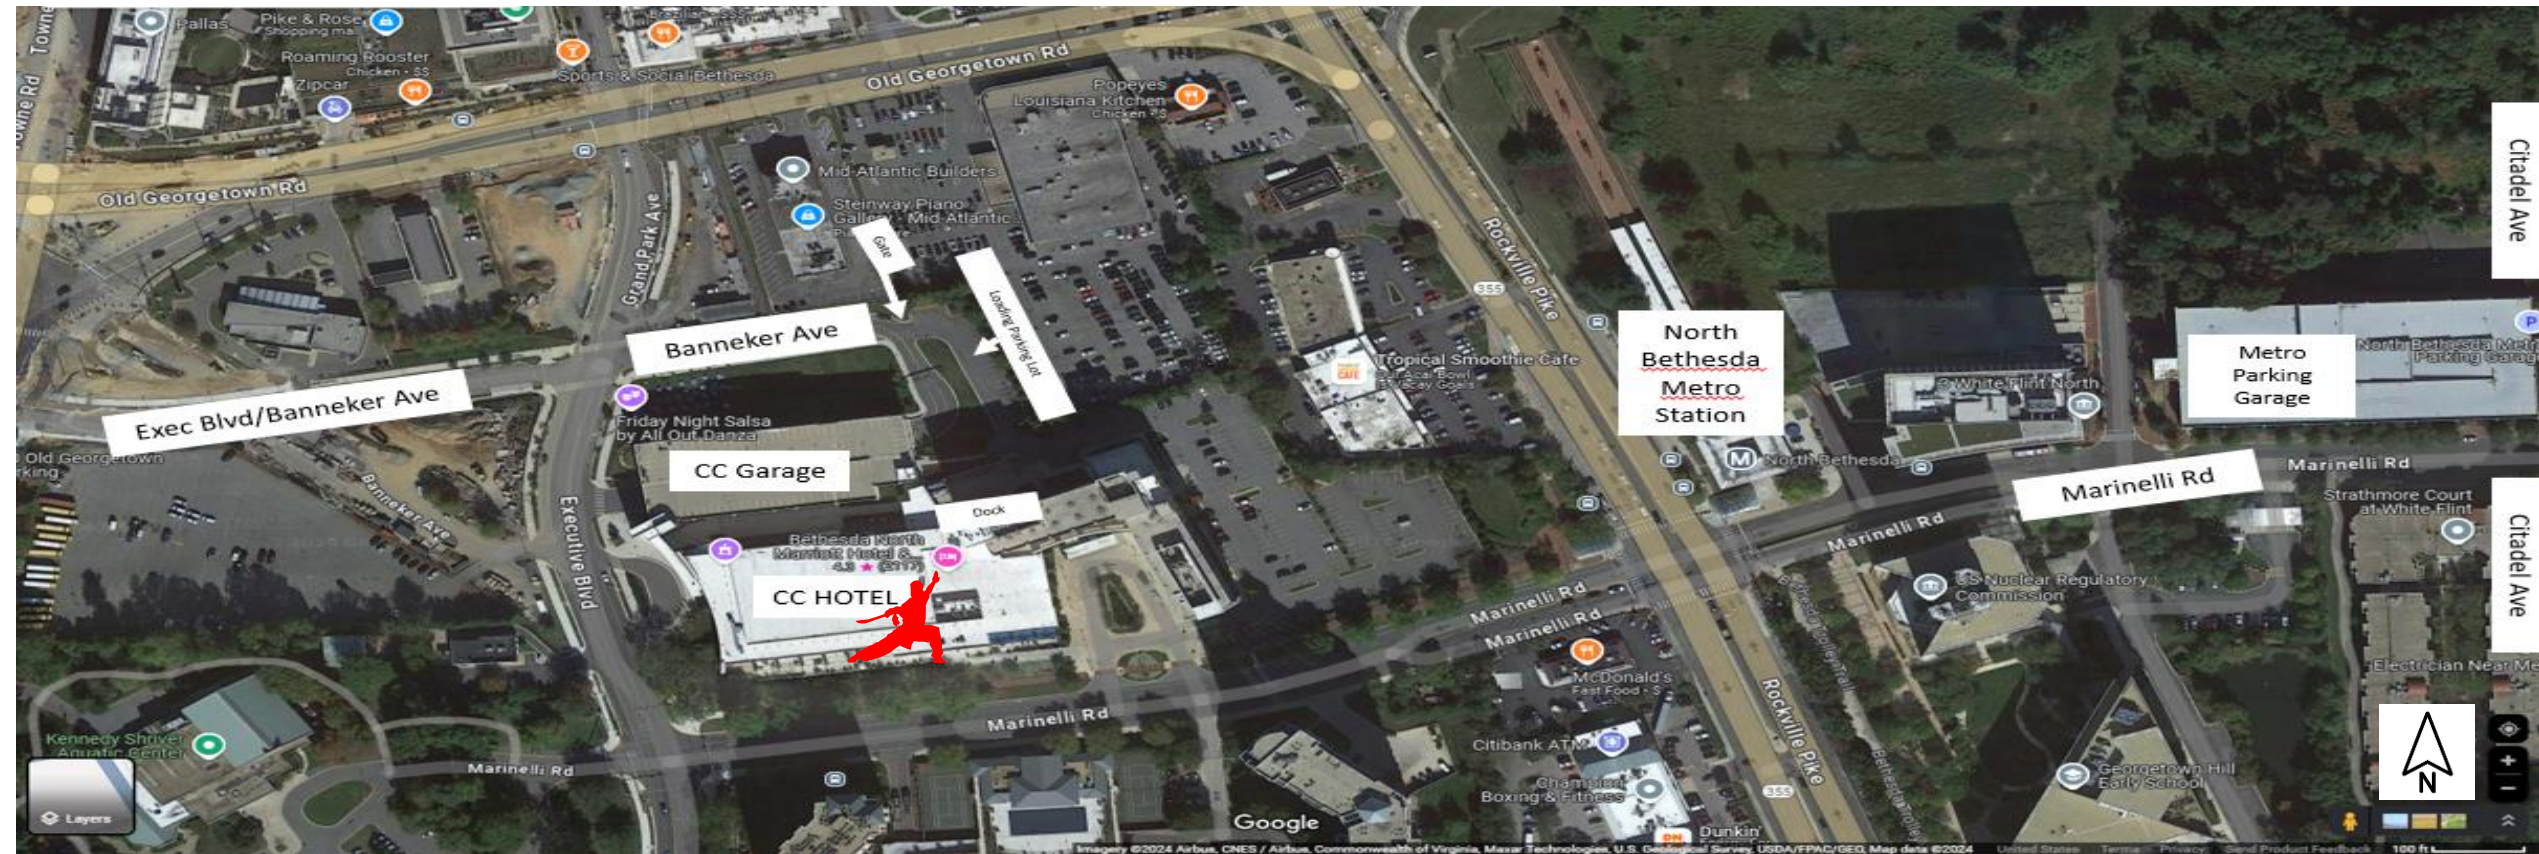

The 35th Annual Kuo Shu Tournament

Where Do I Park?

Free Parking Options

1) Street parking around Conference Center (CC) garage
e.g. Banneker Ave.
Free → 7pm Fri. – 7am Mon.

2) Street parking around the Metro Parking Garage
e.g. Marinelli Rd. & Citadel Ave.
Free → 7pm Fri. – 7am Mon.

3) Metro Parking Garage
Limited to 24hrs.
Will need to move vehicle daily.
Free → 2am Sat. – 7:30 am Mon

Paid Parking

1) Marriott Hotel (with room, additional \$23/day)
2) Conference Center Garage (charges hourly/daily)